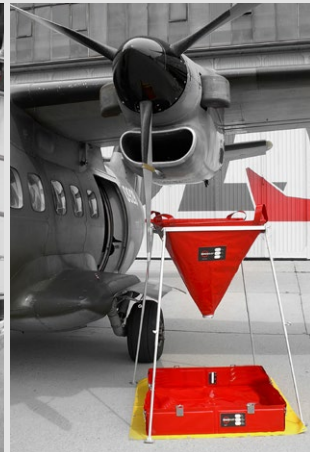

Fire brigade

Liquidation
of AccidentsTransport
& Logistics

Sea

Industrial Folding Funnel IFF

Serves as a mobile funnel for use in hard to reach places. Especially suitable for capturing liquid from ruptured pipes. It can be used by itself or hung on the folding stand. Hanging on the folding stand is quick and easy.

- ▶ Portable, foldable, light
- ▶ 4 extension corners for hanging the funnel
- ▶ Applicable by itself or hung on the folding stand
- ▶ Easy maintenance
- ▶ Competitive price

**Serves as a mobile
funnel for use
in inaccessible places**

Hanging on the folding stand is quick and easy

Folded Stand

Couplings (from the left): C52 aluminium, stainless steel, brass

Examples of uses

The funnel comes with 4 handles for easy transport and mobility

The stand has 4 extension corners for hanging the funnel. This allows the funnel to be used in hard to reach places, spaces and heights (for broken pipes, etc.)

C52 Coupling (aluminium)

Technical details