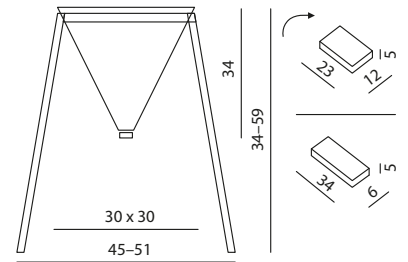

The stand has 4 extension corners for hanging the funnel. This allows the funnel to be used in hard to reach places, spaces and heights (for broken pipes, etc.)

C52 Coupling (aluminium)

Technical details

Type	Volume (gal)	Weight (lb)	Pack size (in)
Type IFF 01:			
IFF 01 Industrial Folding Funnel C52 – aluminium	37	4,2	22 x 12 x 5
IFF 05 Industrial Folding Funnel C52 – brass (surcharge)	37	5	22 x 12 x 5
IFF 06 Industrial Folding Funnel C52 – stainless steel (surcharge)	37	5,2	22 x 12 x 5
Type IFF 07:			
IFF 07 Industrial Folding Funnel D25 – aluminium	3	1,1	24 x 16 x 2
Accessories			
IFF 02 Folding Stand for IFF 01		25	34 x 6 x 5
IFF 03 Bag for IFF 01		0,44	14 x 10 x 2
IFF 04 Bag for IFF 02		0,33	14 x 10 x 2
IFF 08 Bag for IFF 07		0,33	14 x 10 x 2
Hose with end fittings D25 for IFF 07 funnel (197 in long)		3	24 x 16 x 2