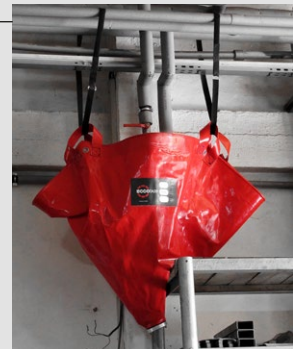

Fire brigade

Liquidation
of AccidentsTransport
& Logistics

Sea

Industrial Folding Funnel IFF

Serves as a mobile funnel for use in hard to reach places. Especially suitable for capturing liquid from ruptured pipes. It can be used by itself or hung on the folding stand. Hanging on the folding stand is quick and easy.

- ▶ Portable, foldable, light
- ▶ 4 extension corners for hanging the funnel
- ▶ Applicable by itself or hung on the folding stand
- ▶ Easy maintenance
- ▶ Competitive price

**Serves as a mobile
funnel for use
in inaccessible places**

Hanging on the folding stand is quick and easy

Folded Stand

Couplings (from the left): C52 aluminium, stainless steel, brass

Examples of uses

The funnel comes with 4 handles for easy transport and mobility

The stand has 4 extension corners for hanging the funnel. This allows the funnel to be used in hard to reach places, spaces and heights (for broken pipes, etc.)

C52 Coupling (aluminium)

Technical details